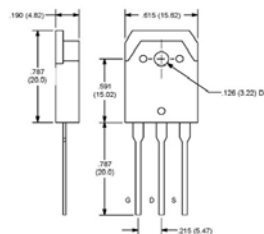

A.C.E.S

Part No: AMO 505

Replacement Part for Aristocrat[®] Power Supply
D35 (Rectifier)

Part No: AMO 506

Replacement Part for Aristocrat[®] Power Supply
S1 (Fuse)

Part No: AMO 507

Replacement Part for Aristocrat[®] Power Supply
Q1 (High Speed Switch)